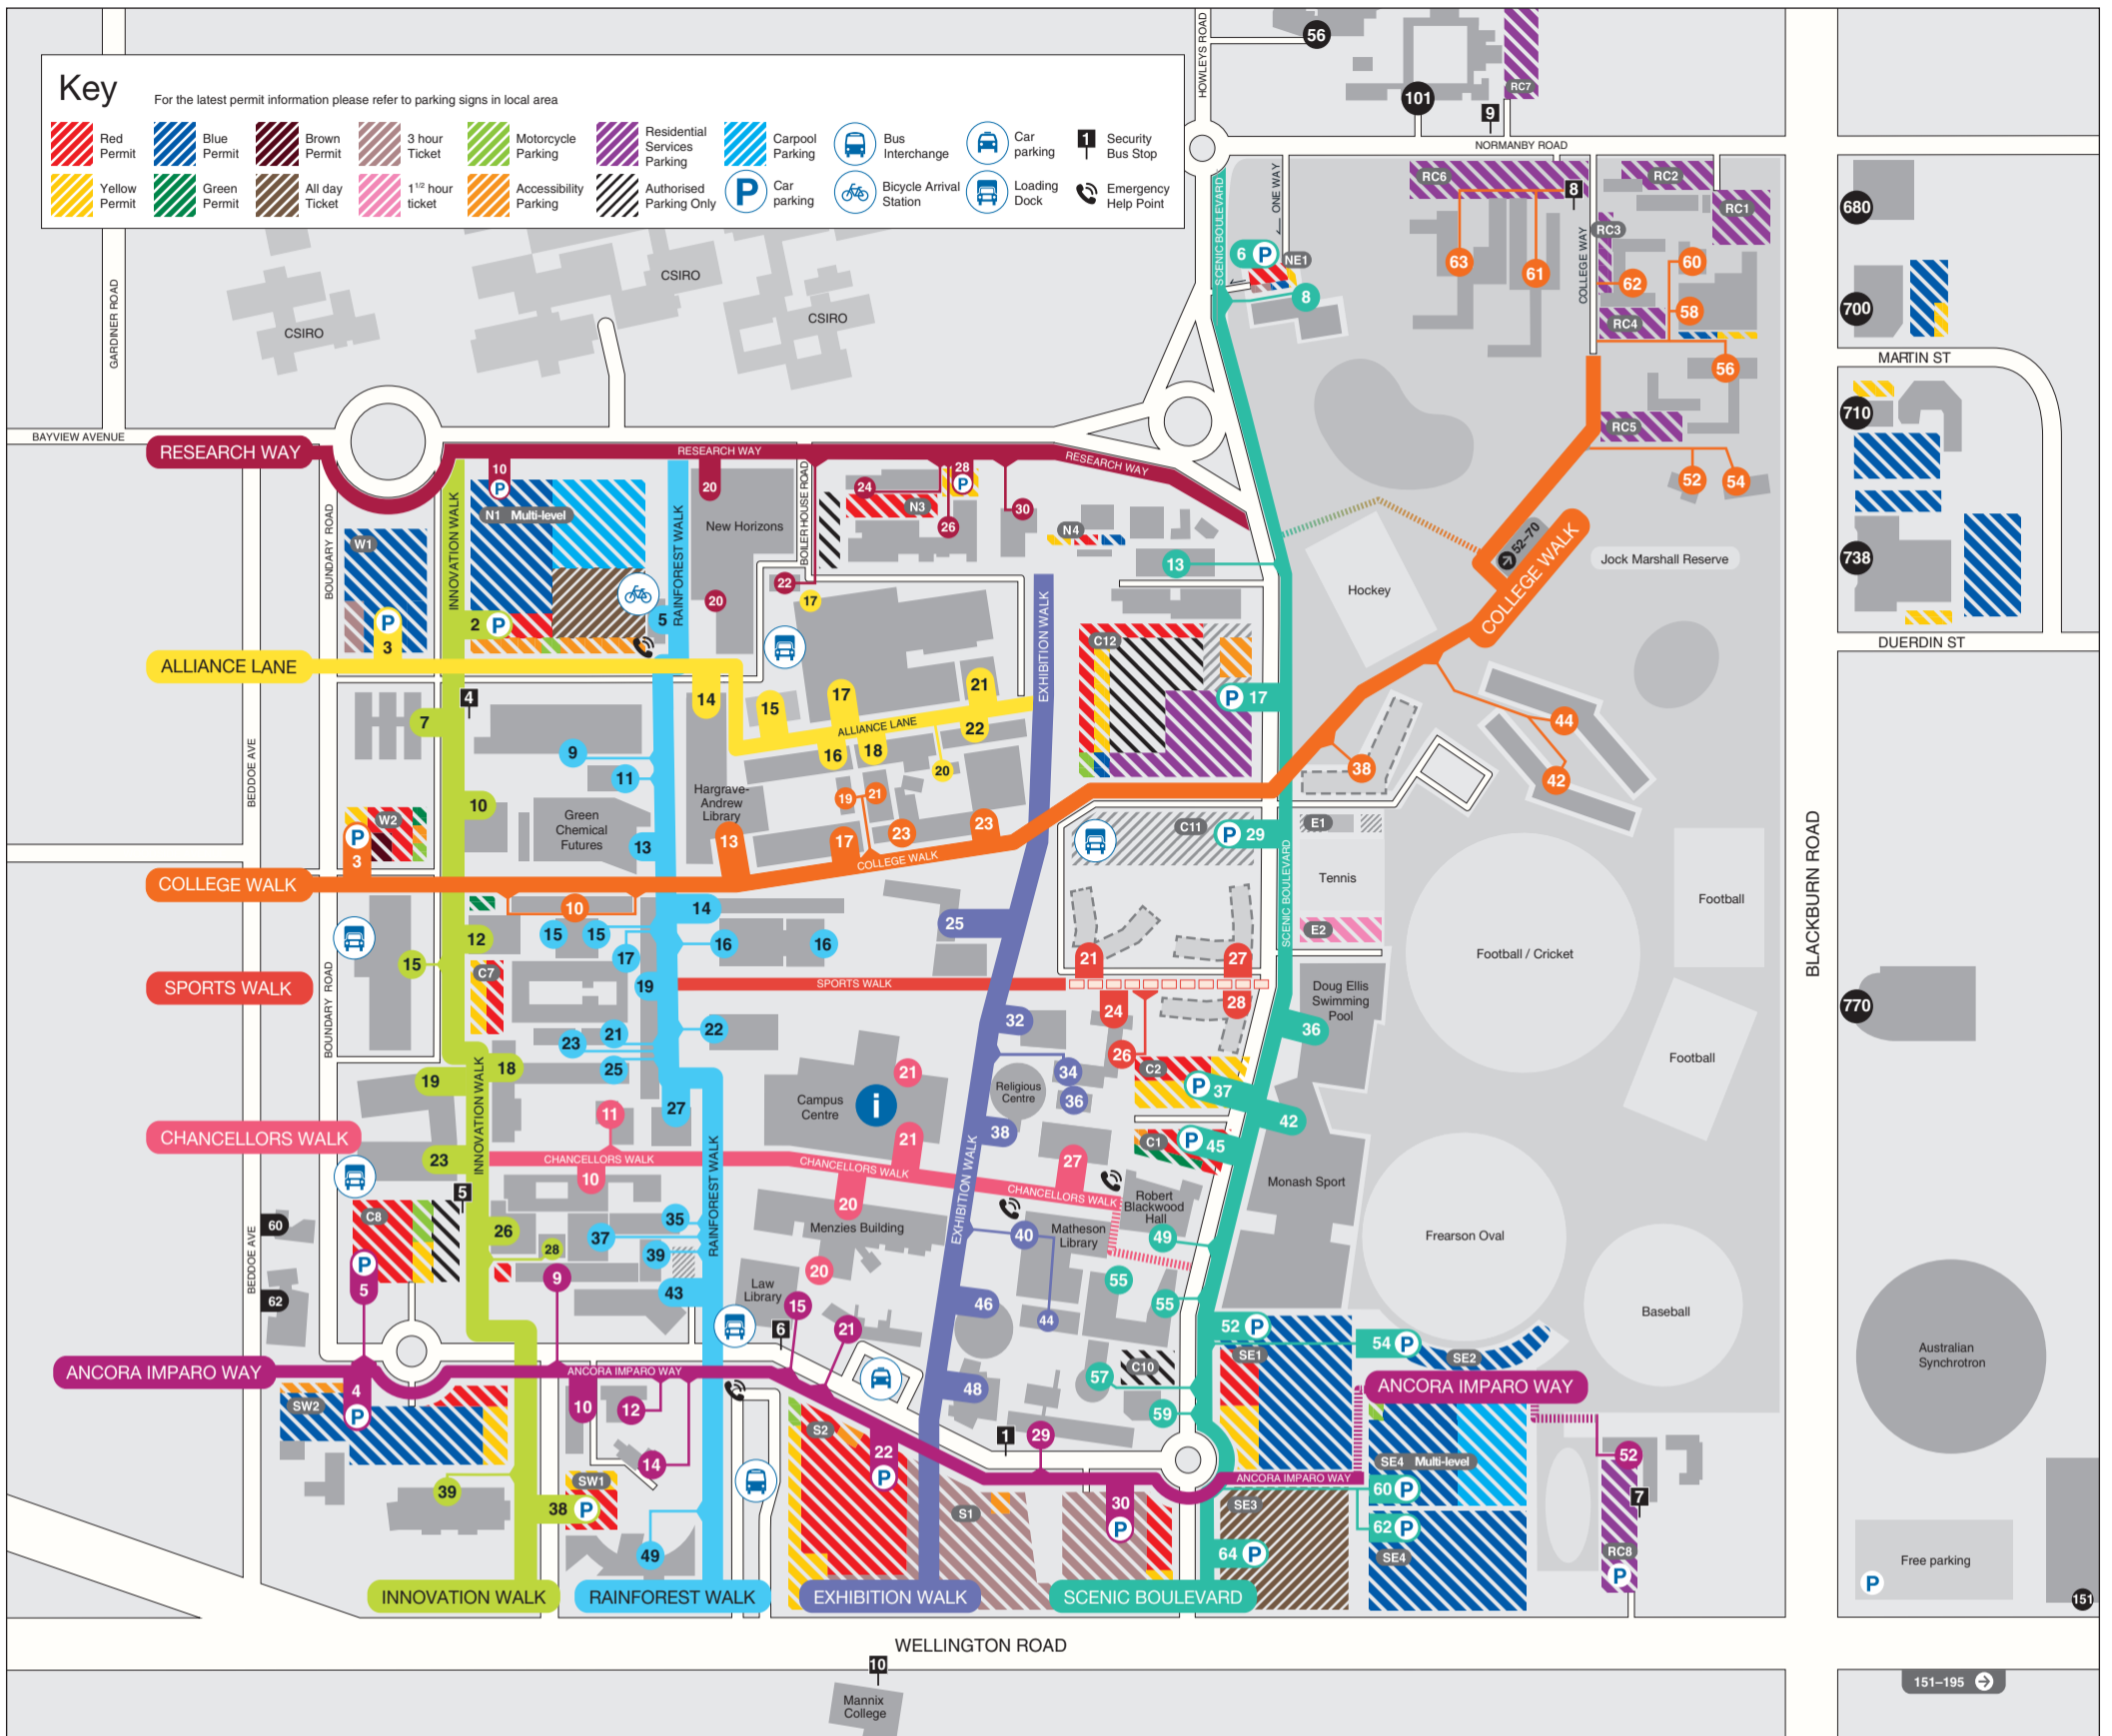

Monash University Clayton campus

Building/dept. name & number	Address
Alexander Theatre (7)	48 Exhibition Walk
Australian Pulp and Paper Institute (59)	15 Alliance Lane
Bicycle Arrival Station - James Gormley (80A)	5 Rainforest Walk
Biochemistry Laboratories (16)	11 Chancellors Walk
Biological Sciences (18)	25 Rainforest Walk
Biological Sciences Lecture Theatres S7-S8 (21)	21 Rainforest Walk
Biology (17)	18 Innovation Walk
Boiler House (38)	22 Research Way
Campus Centre (10)	21 Chancellors Walk
Central Science Block (19)	19 Rainforest Walk
Chancellery Building A (3A)	27 Chancellors Walk
Chancellery Building B (3B)	36 Exhibition Walk
Chancellery Building C (3C)	34 Exhibition Walk
Chancellery Building D (3D)	26 Sports Walk
Chancellery Building E (3E)	24 Sports Walk
Chemistry (23)	17 Rainforest Walk
Doug Ellis Swimming Pool (1)	36 Scenic Boulevard
Education (6)	29 Ancora Imparo Way
Engineering 31 (31)	17 College Walk
Engineering 33 (33)	19 College Walk
Engineering 35 (35)	16 Alliance Lane
Engineering 36 (36)	18 Alliance Lane
Engineering 36A (36A)	20 Alliance Lane
Engineering 37 (37)	17 Alliance Lane
Engineering 69 (69)	22 Alliance Lane
Engineering 72 (72)	14 Alliance Lane
Engineering Examination Halls, EH1-EH4 (60)	23 College Walk
Facilities and Services Portables (40P)	24 Research Way
Facilities and Services, Central Store, Transport and Mail (56)	30 Research Way
Facilities and Services (40)	26 Research Way
Faculty of Information Technology (63)	25 Exhibition Walk
Faculty of Medicine Offices (64)	43 Rainforest Walk
Faculty Teaching - MBBS (15)	27 Rainforest Walk
First Year Biology (22)	23 Rainforest Walk
Gallery Building (55)	21 Ancora Imparo Way
Green Chemical Futures (86)	13 Rainforest Walk
Hargrave-Andrew Library (30)	13 College Walk
Information Services (67)	44 Exhibition Walk
Japanese Studies Centre (54)	12 Ancora Imparo Way
Jock Marshall Reserve	
Environmental Laboratories (42)	52 College Walk
John Monash Science School (84)	39 Innovation Walk
Krongold Centre (5)	57 Scenic Boulevard
Law Building (12)	15 Ancora Imparo Way
Law Library (12)	15 Ancora Imparo Way